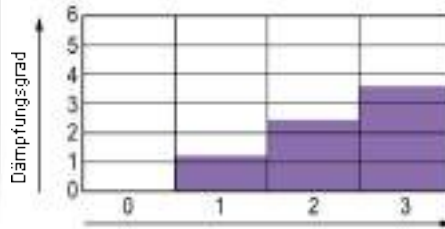

Damping

Dämpfungsstufe