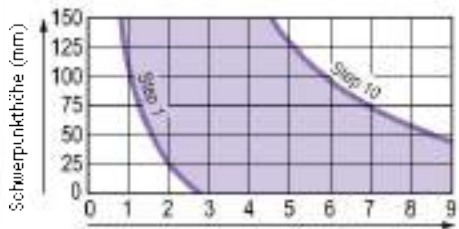

Kameraplattform
Counterbalance