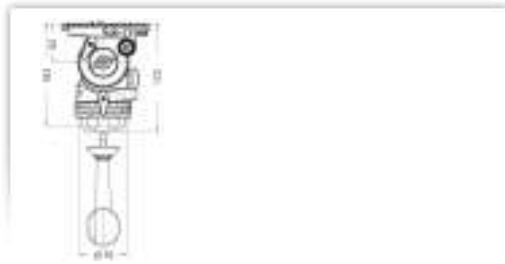

Dimensions

Further photos

Order data

Article	Order code
FSB 6 Fluid head	0407

This product is also available in the following systems:

Article	Order code
SOOM FSB 6 System	0480
System FSB 6	0470
System FSB 6 / 2 D	0471
System FSB 6 MD	0472
System FSB 6 / 2 MD	0473
System FSB 6 SL MCF	0475
System FSB 6 TT 75/2 CF	0478

Accessories