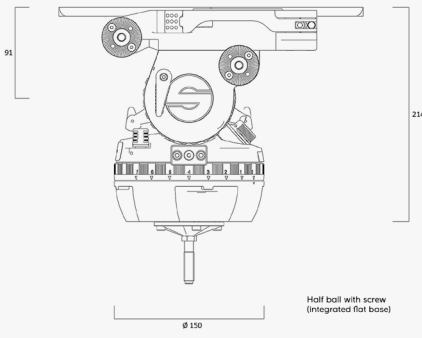

# CINE *Systems Overview*

**CINE30**  
**CINE50**

**Cine 30 EFP CF MS**  
3013

**Cine 30 EFP CF GS**  
3014

**Cine 30**  
3026

**Cine 50**  
6026

<b>Bowl:</b>	150 mm	150 mm	150 mm	150 mm
<b>Payload range:</b>	3 - 32 kg / 7 - 71 lb	3 - 32 kg / 7 - 71 lb	3 - 32 kg / 7 - 71 lb	10 - 50 kg / 22 - 110 lb
<b>Counterbalance:</b>	18 steps + Boost Button	18 steps + Boost Button	18 steps + Boost Button	18 steps
<b>Drag Setting:</b>	7+0	7+0	7+0	9+0
<b>System Weight:</b>	12.2 kg / 26.9 lb	12.7 kg / 28 lb	20 kg / 44 lb	23.4 kg / 51.6 lb
<b>Camera fitting:</b>	Slideload	Slideload	Slideload	Slideload
<b>Sliding Range:</b>	150 mm / 5.9 in	150 mm / 5.9 in	150 mm / 5.9 in	150 mm / 5.9 in
<b>Temperature Range:</b>	-40° to +60°C / -40° to +140°F	-40° to +60°C / -40° to +140°F	-40° to +60°C / -40° to +140°F	-40° to +60°C / -40° to +140°F
<b>Height Range with Spreader:</b>	77 - 173 cm 30.3 - 68.1 in	76 - 176 cm / 29.9 - 69.3 in	105 - 195 cm / 41.3 - 76.8 in	106 - 196 cm / 41.7 - 77.2 in
<b>Tripod Extension:</b>	2-Stage	2-Stage	1-Stage	1-Stage
<b>Tripod Material:</b>	Carbon Fibre	Carbon Fibre	Aluminium	Aluminium

## Accessories

**Front Pan Bar HD**  
3372

**Front Box Adaptor**  
3921

**Slideload Plate HD**  
3060

**Tripod Cine 2000 Short**  
6232

**Mini Ground Spreader**  
EX 7013K

CINE 30

Half ball with screw (integrated flat base)