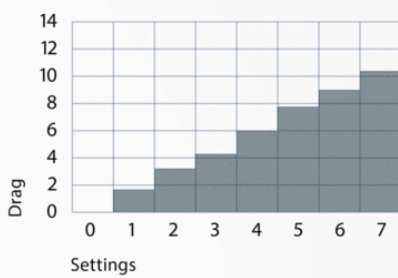

# CINE *Systems Overview*

**CINE30**  
**CINE50**

**Cine 30 EFP CF MS**  
3013

**Cine 30 EFP CF GS**  
3014

**Cine 30**  
3026

**Cine 50**  
6026

<b>Bowl:</b>	150 mm	150 mm	150 mm	150 mm
<b>Payload range:</b>	3 - 32 kg / 7 - 71 lb	3 - 32 kg / 7 - 71 lb	3 - 32 kg / 7 - 71 lb	10 - 50 kg / 22 - 110 lb
<b>Counterbalance:</b>	18 steps + Boost Button	18 steps + Boost Button	18 steps + Boost Button	18 steps
<b>Drag Setting:</b>	7+0	7+0	7+0	9+0
<b>System Weight:</b>	12.2 kg / 26.9 lb	12.7 kg / 28 lb	20 kg / 44 lb	23.4 kg / 51.6 lb
<b>Camera fitting:</b>	Slideload	Slideload	Slideload	Slideload
<b>Sliding Range:</b>	150 mm / 5.9 in	150 mm / 5.9 in	150 mm / 5.9 in	150 mm / 5.9 in
<b>Temperature Range:</b>	-40° to +60°C / -40° to +140°F	-40° to +60°C / -40° to +140°F	-40° to +60°C / -40° to +140°F	-40° to +60°C / -40° to +140°F
<b>Height Range with Spreader:</b>	77 - 173 cm 30.3 - 68.1 in	76 - 176 cm / 29.9 - 69.3 in	105 - 195 cm / 41.3 - 76.8 in	106 - 196 cm / 41.7 - 77.2 in
<b>Tripod Extension:</b>	2-Stage	2-Stage	1-Stage	1-Stage
<b>Tripod Material:</b>	Carbon Fibre	Carbon Fibre	Aluminium	Aluminium