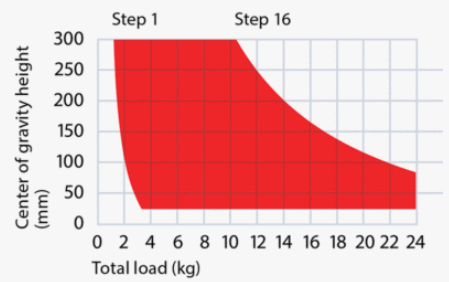

# CINE *Systems Overview*

**CINE30**  
**CINE50**

**Cine 30 EFP CF MS**  
3013

**Cine 30 EFP CF GS**  
3014

**Cine 30**  
3026

**Cine 50**  
6026

<b>Bowl:</b>	150 mm	150 mm	150 mm	150 mm
<b>Payload range:</b>	3 - 32 kg / 7 - 71 lb	3 - 32 kg / 7 - 71 lb	3 - 32 kg / 7 - 71 lb	10 - 50 kg / 22 - 110 lb
<b>Counterbalance:</b>	18 steps + Boost Button	18 steps + Boost Button	18 steps + Boost Button	18 steps
<b>Drag Setting:</b>	7+0	7+0	7+0	9+0
<b>System Weight:</b>	12.2 kg / 26.9 lb	12.7 kg / 28 lb	20 kg / 44 lb	23.4 kg / 51.6 lb
<b>Camera fitting:</b>	Slideload	Slideload	Slideload	Slideload
<b>Sliding Range:</b>	150 mm / 5.9 in	150 mm / 5.9 in	150 mm / 5.9 in	150 mm / 5.9 in
<b>Temperature Range:</b>	-40° to +60°C / -40° to +140°F	-40° to +60°C / -40° to +140°F	-40° to +60°C / -40° to +140°F	-40° to +60°C / -40° to +140°F
<b>Height Range with Spreader:</b>	77 - 173 cm 30.3 - 68.1 in	76 - 176 cm / 29.9 - 69.3 in	105 - 195 cm / 41.3 - 76.8 in	106 - 196 cm / 41.7 - 77.2 in
<b>Tripod Extension:</b>	2-Stage	2-Stage	1-Stage	1-Stage
<b>Tripod Material:</b>	Carbon Fibre	Carbon Fibre	Aluminium	Aluminium