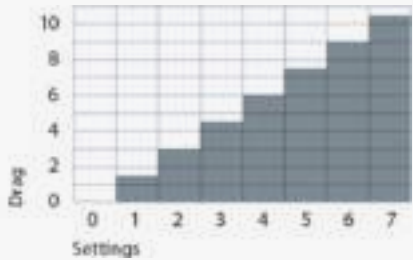

## Accessories

**Front Pan Bar HD**  
3372

**Front Box Adaptor**  
3921

**Slideload Plate HD**  
3060

**Tripod Cine 2000 Short**  
6232

**Mini Ground Spreader**  
EX 7013K

CINE 30

Half ball with screw (integrated flat base)