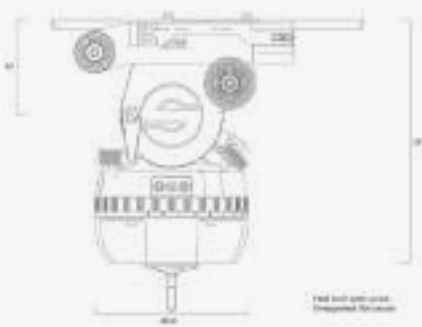

# CINE *Systems Overview*

**CINE30**  
**CINE50**

**Cine 30 EFP CF MS**  
3013

**Cine 30 EFP CF GS**  
3014

**Cine 30**  
3026

**Cine 50**  
6026

<b>Bowl:</b>	150 mm	150 mm	150 mm	150 mm
<b>Payload range:</b>	3 - 32 kg / 7 - 71 lb	3 - 32 kg / 7 - 71 lb	3 - 32 kg / 7 - 71 lb	10 - 50 kg / 22 - 110 lb
<b>Counterbalance:</b>	18 steps + Boost Button	18 steps + Boost Button	18 steps + Boost Button	18 steps
<b>Drag Setting:</b>	7+0	7+0	7+0	9+0
<b>System Weight:</b>	12.2 kg / 26.9 lb	12.7 kg / 28 lb	20 kg / 44 lb	23.4 kg / 51.6 lb
<b>Camera fitting:</b>	Slideload	Slideload	Slideload	Slideload
<b>Sliding Range:</b>	150 mm / 5.9 in	150 mm / 5.9 in	150 mm / 5.9 in	150 mm / 5.9 in
<b>Temperature Range:</b>	-40° to +60°C / -40° to +140°F	-40° to +60°C / -40° to +140°F	-40° to +60°C / -40° to +140°F	-40° to +60°C / -40° to +140°F
<b>Height Range with Spreader:</b>	77 - 173 cm 30.3 - 68.1 in	76 - 176 cm / 29.9 - 69.3 in	105 - 195 cm / 41.3 - 76.8 in	106 - 196 cm / 41.7 - 77.2 in
<b>Tripod Extension:</b>	2-Stage	2-Stage	1-Stage	1-Stage
<b>Tripod Material:</b>	Carbon Fibre	Carbon Fibre	Aluminium	Aluminium

Cine 30 and Cine 50 Systems include fluid head and pan bar, tripod and spreader, and front pan bar.

## Accessories

**Front Pan Bar HD**  
3372

**Front Box Adaptor**  
3921

**Slideload Plate HD**  
3060

**Tripod Cine 2000 Short**  
6232

**Mini Ground Spreader**  
EX 7013K

CINE 30

Half ball with screw (integrated flat base)

CINE 50

Half ball with screw (integrated flat base)

sachtler 

[sachtler.com/cine](https://sachtler.com/cine)

**Sachtler**  
A Videndum plc Brand