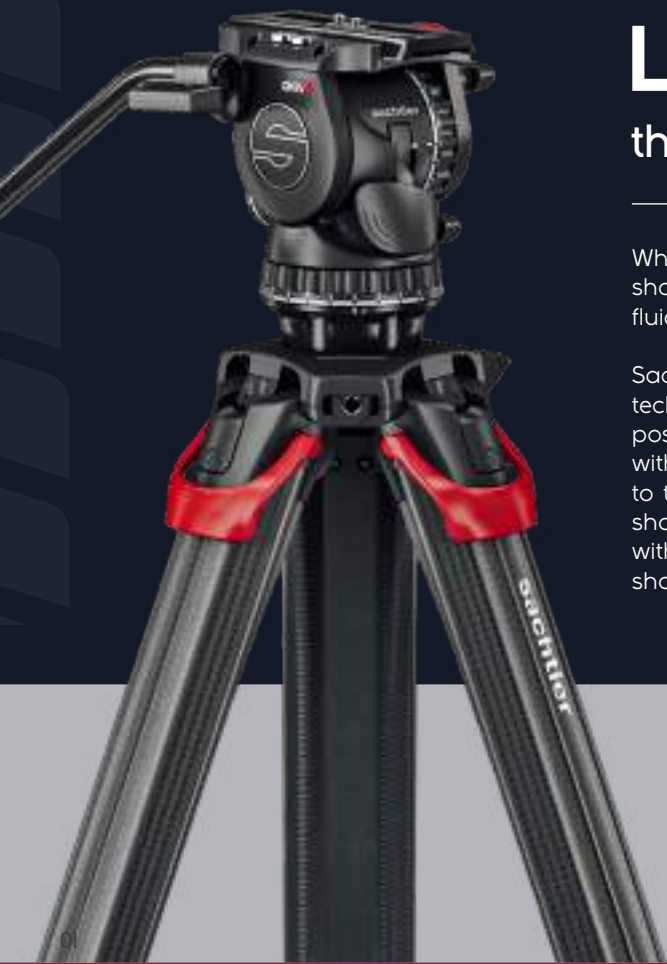

Level up with aktiv™

the fluid head built for speed.

When you have just one chance to capture the perfect shot, mount, level and lock the revolutionary aktiv™ fluid head in seconds.

Sachtler's unique SpeedLevel™ and SpeedSwap™ technologies deliver the fastest way to place and position your camera; adjust the level in an instant without ever taking your eye off the action; get closer to the ground than ever before for extreme low-angle shots or swap between a tripod, slider, or hand held without missing a beat. Capture the widest range of shots in the shortest time with aktiv™.