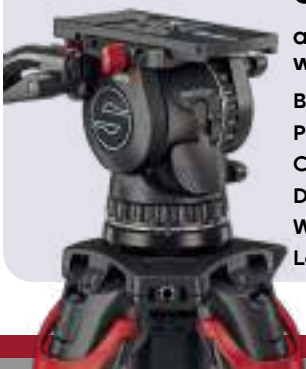

# aktiv14T

## Level up with aktiv™ the fluid head built for speed.

When you have just one chance to capture the perfect shot, mount, level and lock the revolutionary aktiv™ fluid head in seconds.

Sachtler's unique SpeedLevel™ and SpeedSwap™ technologies deliver the fastest way to place and position your camera; adjust the level in an instant without ever taking your eye off the action; get closer to the ground than ever before for extreme low-angle shots or swap between a tripod, slider, or hand held without missing a beat. Capture the widest range of shots in the shortest time with aktiv™.

- **Level and lock your head in an instant without missing a second of action.**  
Unique SpeedLevel™ technology.
- **Visible from any height or angle - day or night.**  
Innovative PrismBubble.
- **Capture extreme low angle shots right down to the ground.**  
Innovative streamlined mounting system.
- **Switch between tripod and slider in seconds.**  
Revolutionary SpeedSwap™ system.
- **Create moving stories, whatever the weather.**  
Performance tested to the extreme.
- **Touch & Go quick release system.**  
Simply drop the camera plate into the base - the Touch & Go mechanism locks automatically. Pull the lever to remove your camera in an instant.

### aktiv14T S2076T

aktiv™14T Touch & Go fluid head  
with SpeedLevel™ technology

**Bowl size:** 100 mm with SpeedSwap™ base

**Payload Range:** 0-16 kg / 0 - 35.3 lb

**Counterbalance steps:** 15+0

**Drag setting:** 7+0